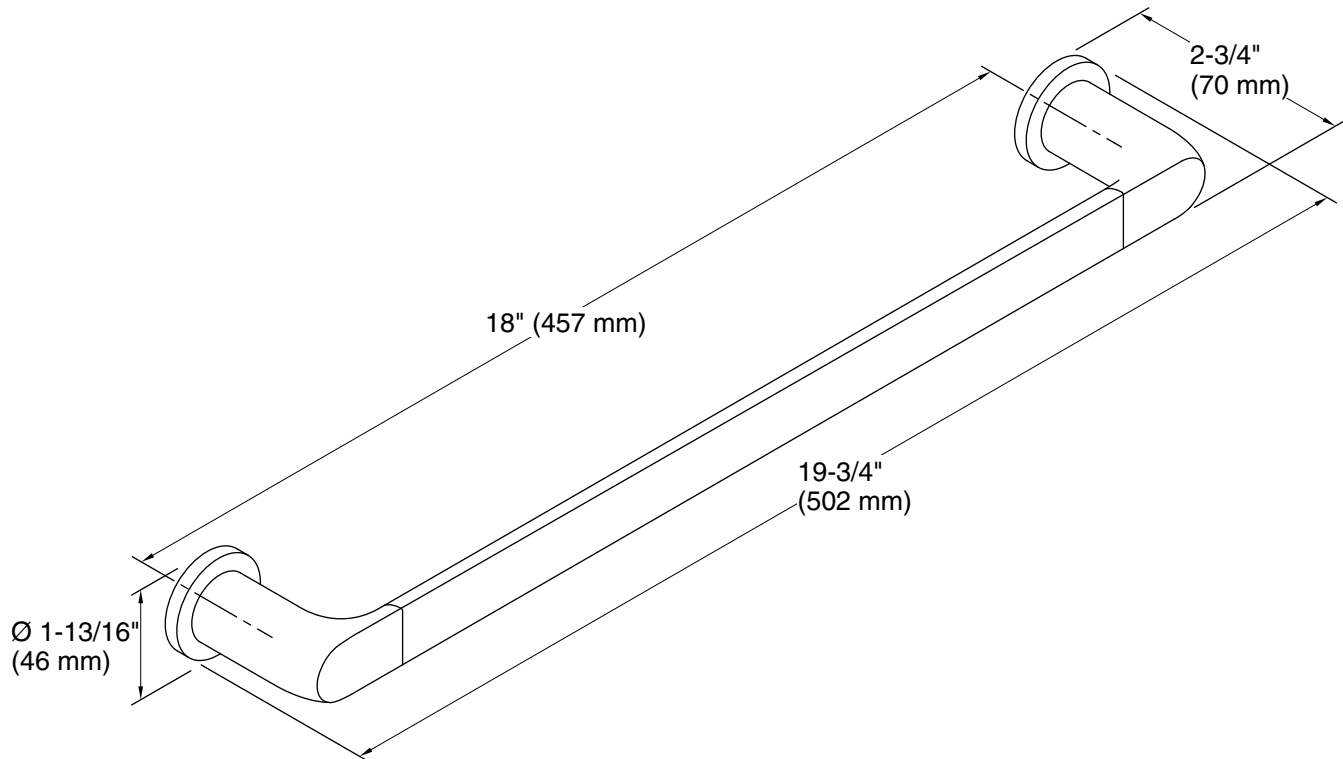

Technical Information

All product dimensions are nominal.

Installation Type: Wall-mount

Material: Zinc, Brass

Notes

Install this product according to the installation instructions.

CAUTION: Risk of personal injury. Do not install these products in any area where they are likely to be used inadvertently as a grab bar or support bar. These products are not designed or intended for use as a grab bar or support bar.